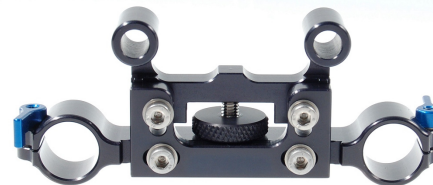

## Lens supports for SD, HD and Cine Style lenses.

Lens support 401-32 for RED zoom 18-85.

Lens support DSLR Tele 401-34

Lens support Universal Photo 401-33

Supports for 15 mm rod diameter.

Supports for 19 mm rod diameter.

Adaptor 401-17, adjustable

Adaptor 401-10, fixed position

For use of the lens supports with 15 mm clamps on bridge plates with 19 mm rods, we recommend the use of the universal adaptor 401-17. For lens supports with height adjustment, also the adaptor 401-10 is compatible.